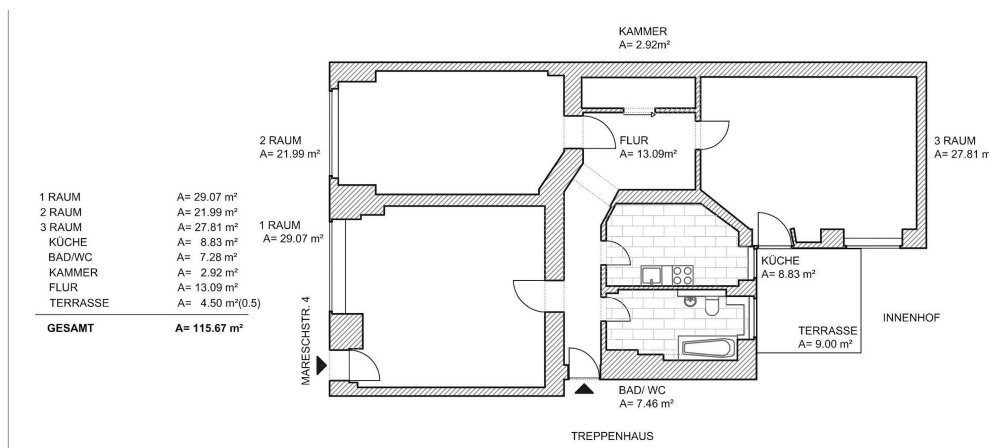

Room 1 (Main front room facing street with large window and main entry door)

- ☐ Exhibition Option 1 (Thursday, Friday, Saturday + 1 week) €500
- ☐ Exhibition Option 2 (Thursday, Friday, Saturday + 2 weeks) €700
- ☐ Exhibition Option 3 (Thursday, Friday, Saturday + 3 weeks) €900

Room 2 (Small front room facing street with windows)

- ☐ Exhibition Option 1 (Thursday, Friday, Saturday + 1 week) €500
- ☐ Exhibition Option 2 (Thursday, Friday, Saturday + 2 weeks) €700
- ☐ Exhibition Option 3 (Thursday, Friday, Saturday + 3 weeks) €900

Room 3 (Rear room facing courtyard and paved terrace with windows and separate entry door)

- ☐ Exhibition Option 1 (Thursday, Friday, Saturday + 1 week) €500
- ☐ Exhibition Option 2 (Thursday, Friday, Saturday + 2 weeks) €700
- ☐ Exhibition Option 3 (Thursday, Friday, Saturday + 3 weeks) €900

Entire Gallery (All 3 rooms)

- ☐ Exhibition Option 1 (Thursday, Friday, Saturday + 1 week) €1500
- ☐ Exhibition Option 2 (Thursday, Friday, Saturday + 2 weeks) €2100
- ☐ Exhibition Option 3 (Thursday, Friday, Saturday + 3 weeks) €2700

Below is an example of our most popular exhibition schedule - OPTION 2 mentioned above.

MONDAY	TUESDAY	WEDNESDAY	THURSDAY	FRIDAY	SATURDAY	SUNDAY
DELIVERY	INSTALL	INSTALL	EXHIBITION + VERNISSAGE	EXHIBITION	EXHIBITION	CLOSED
CLOSED	EXHIBITION	EXHIBITION	EXHIBITION	EXHIBITION	EXHIBITION	CLOSED
CLOSED	EXHIBITION	EXHIBITION	EXHIBITION	EXHIBITION	EXHIBITION + FINISSAGE	CLOSED
PICKUP