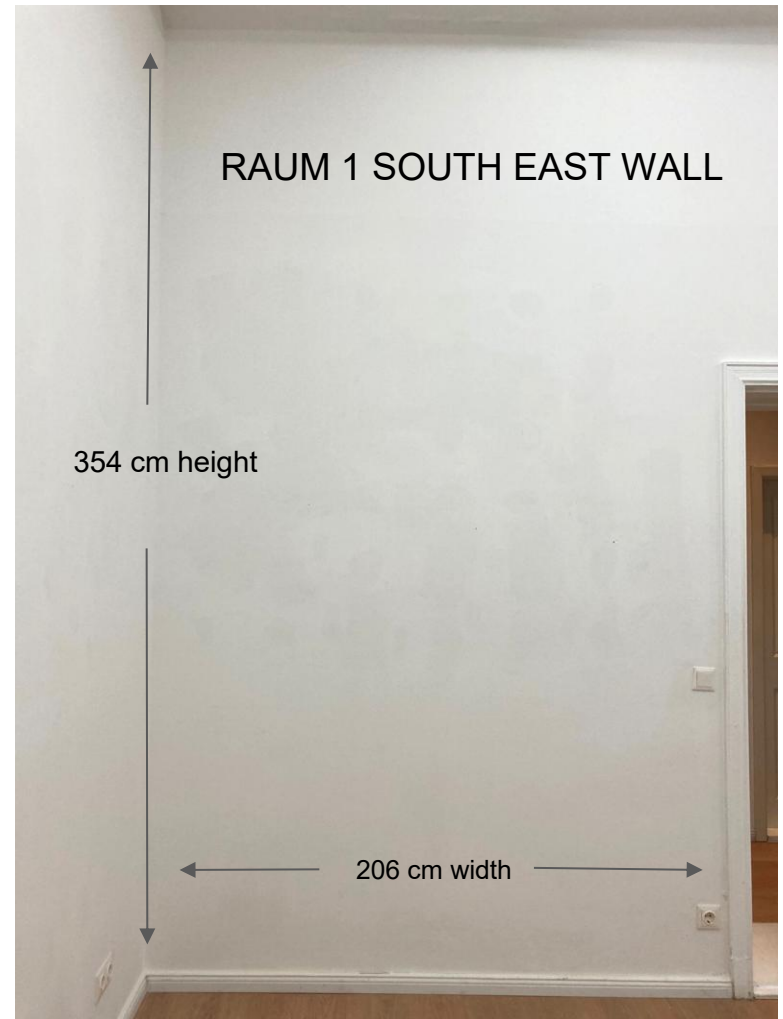

LITE-
HAUS
PROJEKTRAUM
GET INVITED TO FUTURE EVENTS

RAUM 1 EAST WALL

RAUM 1 - OPTION 1 (East)

Big wall and adjacent smaller wall.
Visible from the street through the big
front window. 2 artists can share this
room..

RAUM 1 EAST WALL

RAUM 1
SOUTH
EAST WALL

RAUM 1 EAST WALL

RAUM 1
SOUTH
EAST WALL

RAUM 1
SOUTH
EAST
WALL

206 cm

RAUM 1 - OPTION 2 (West)

Medium wall and adjacent smaller wall.
Visible from the street, near entrance
door. Up to 3 artists may share this room.

RAUM 1 WEST WALL

RAUM 1 WEST WALL

RAUM 2 FACING STREET

RAUM 2 EAST WALL

RAUM 2 EAST WALL

RAUM 2 - OPTION 1 (East)

Big wall and adjacent smaller wall.
Visible from the street through
double windows.
Two artists may share this room.