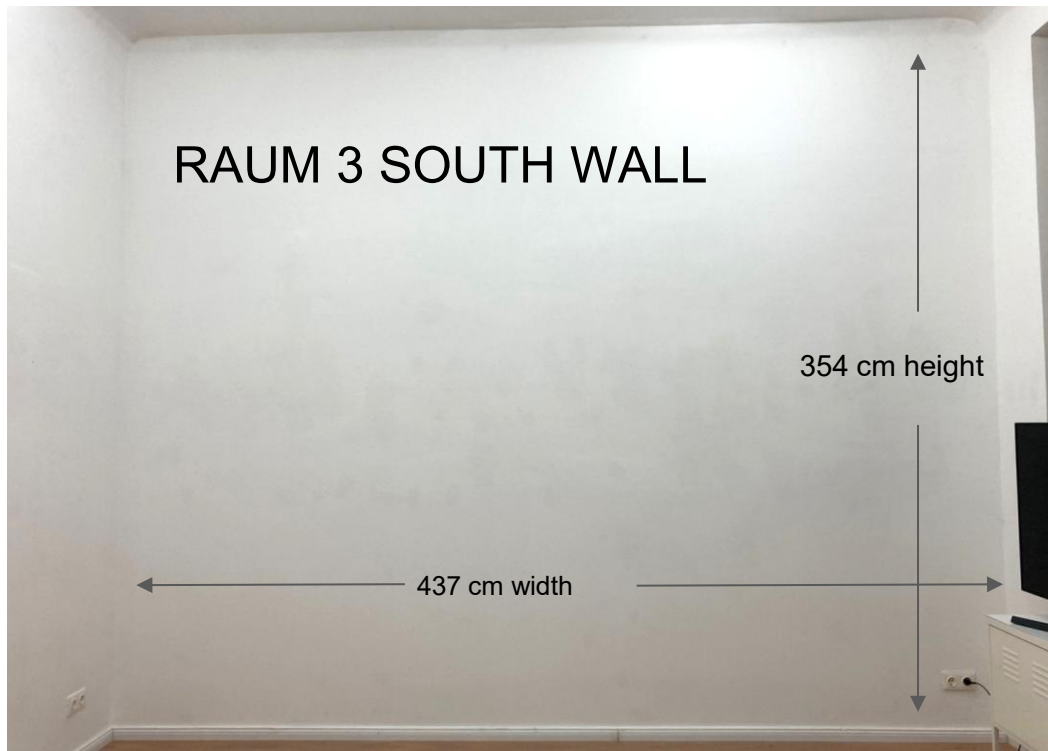

Abstract painting
by [unreadable]

RAUM 3 SOUTH WALL

RAUM 3 EAST WALL

354 cm height

626 cm width

RAUM 3 - OPTION 1 (East)

Big wall facing the courtyard terrace. Not viewable from the street. 3 artists may share this room.

COURTYARD TERRACE

The east wall is opposite the terrace.

RAUM 3 EAST WALL

RAUM 3 - OPTION 2 (South)

Big wall facing the room entrance. Not viewable from the street. Three artists may share this room.

RAUM 3 SOUTH WALL