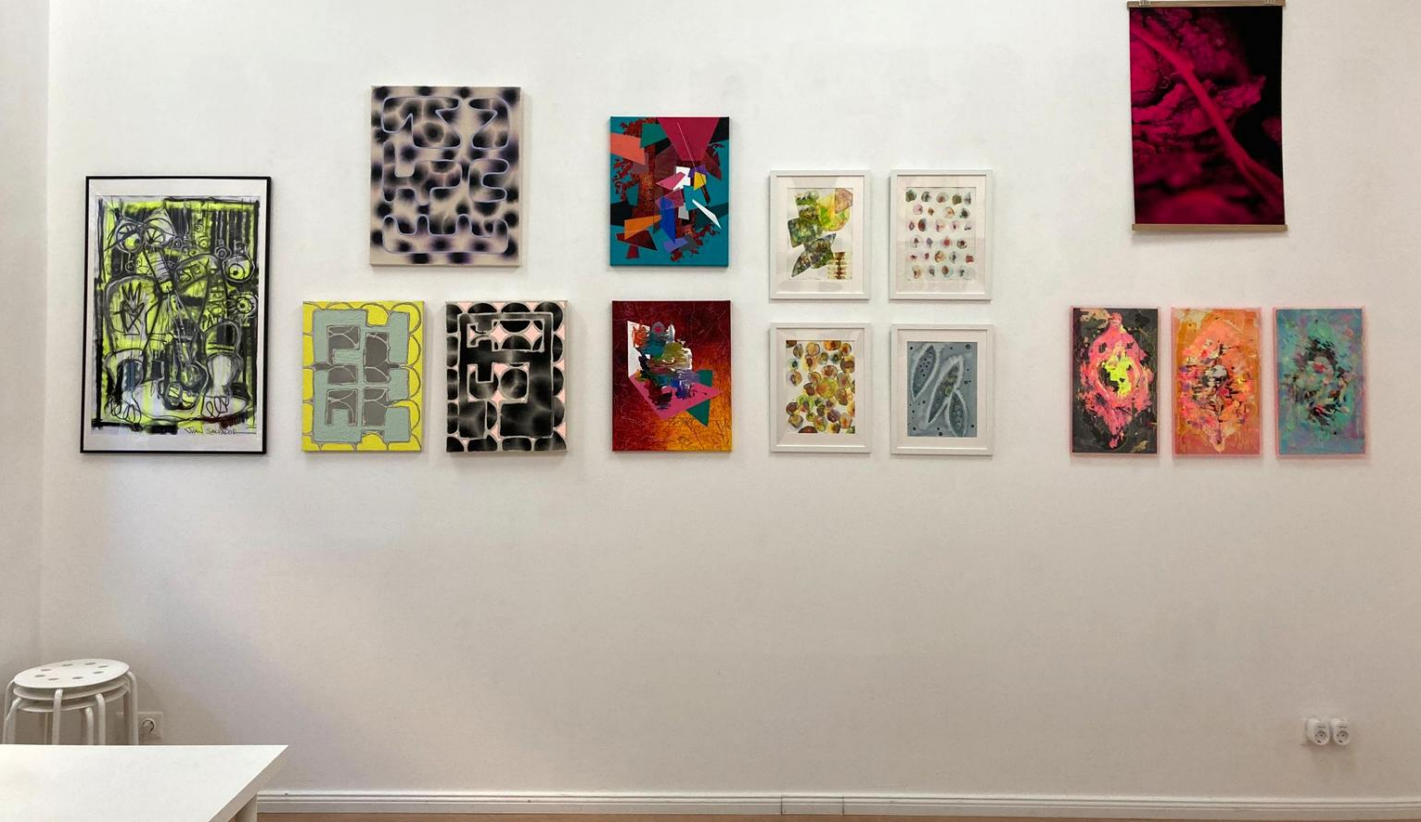

**INFORMATION FOR ARTISTS ABOUT THE
SPACES AND EXHIBITION OPTIONS AT**

LiTE-HAUS

LiTE-HAUS often exhibits group shows featuring many artists in all three rooms. These exhibitions are “appetizers” to introduce artists to our community, and for us to learn about you. Artists are mostly selected from open calls, and contribute a cash donation to help fund the exhibitions.

LITE-
HAUS
PROJEKTRAUM
GET INVITED TO FUTURE EVENTS

RAUM 1 EAST WALL

RAUM 1 - OPTION 1 (East)

Big wall and adjacent smaller wall.
Visible from the street through the big
front window. 2 artists can share this
room..