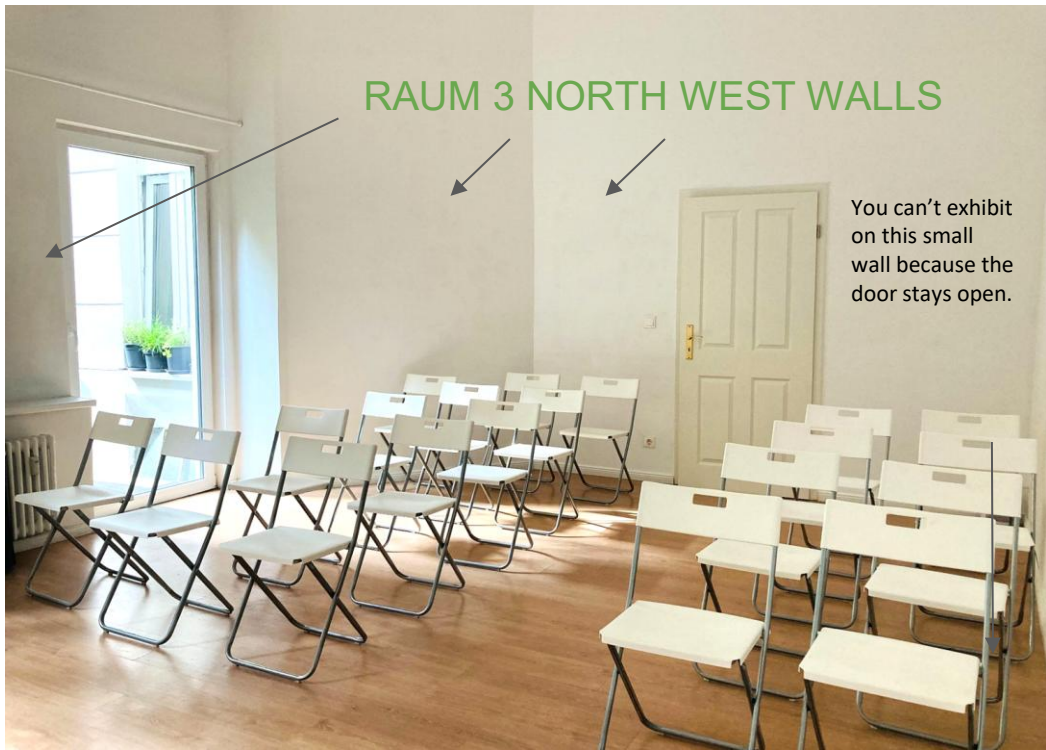

RAUM 2 SOUTH EAST WALL

RAUM 2 SOUTH WALL

RAUM 2 - OPTION 2 (West)

Big wall and very small part of a an angled wall. Visible from the street through double windows.
Two artists may share this room.

RAUM 2 WEST WALL

COURTYARD TERRACE

The east wall is opposite the terrace.

RAUM 3 EAST WALL

RAUM 3 - OPTION 2 (South)

Big wall facing the room entrance. Not viewable from the street. Three artists may share this room.

RAUM 3 SOUTH WALL

Small text labels next to the photographs on the left wall.

Small text labels next to the photograph on the right wall.

Small text labels next to the photograph on the right wall.

RAUM 3 - OPTION 3 (North)

Walls between room entrance and terrace. 3 wall spaces. Not viewable from the street. Three artists may share this room.

RAUM 3 NORTH WALL

RAUM 3 - OPTION 2 (South)

Walls between room entrance and terrace.
3 wall spaces. Not viewable from the street.
Three artists can share this room.