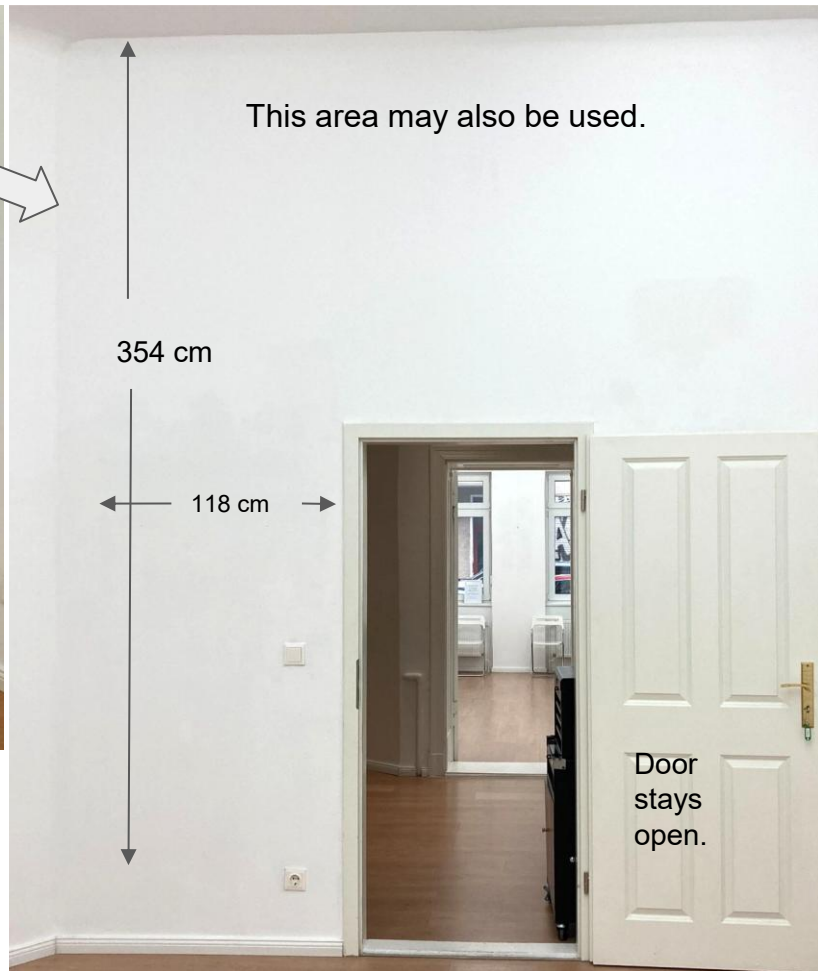

Abstract painting
by [unreadable]

RAUM 3 SOUTH WALL

RAUM 3 EAST WALL

354 cm height

626 cm width

RAUM 3 - OPTION 1 (East)

Big wall facing the courtyard terrace. Not viewable from the street. 3 artists may share this room.

COURTYARD TERRACE

The east wall is opposite the terrace.

RAUM 3 EAST WALL

RAUM 3 - OPTION 2 (South)

Big wall facing the room entrance. Not viewable from the street. Three artists may share this room.

RAUM 3 SOUTH WALL

Small text labels next to the photographs on the left wall.

Small text labels next to the photograph on the right wall.

Small text labels next to the photograph on the right wall.

RAUM 3 - OPTION 3 (North)

Walls between room entrance and terrace. 3 wall spaces. Not viewable from the street. Three artists may share this room.

RAUM 3 NORTH WALL

RAUM 3 - OPTION 2 (South)

Walls between room entrance and terrace.
3 wall spaces. Not viewable from the street.
Three artists can share this room.