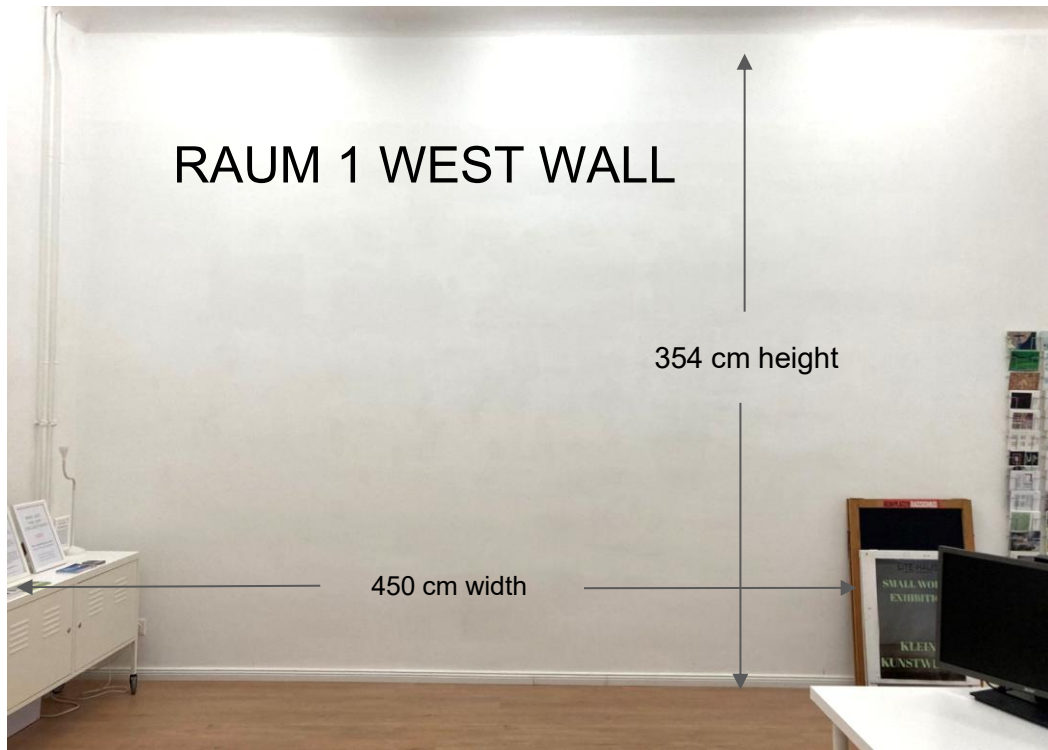

LITE-
HAUS
PROJEKTRAUM
GET INVITED TO FUTURE EVENTS

RAUM 1 EAST WALL

RAUM 1 - OPTION 1 (East)

Big wall and adjacent smaller wall.
Visible from the street through the big
front window. 2 artists can share this
room..

RAUM 1 EAST WALL

RAUM 1
SOUTH
EAST WALL

RAUM 1 EAST WALL

RAUM 1
SOUTH
EAST WALL

RAUM 1
SOUTH
EAST
WALL

206 cm

RAUM 1 - OPTION 2 (West)

Medium wall and adjacent smaller wall.
Visible from the street, near entrance
door. Up to 3 artists may share this room.

RAUM 1 WEST WALL

RAUM 1 WEST WALL

RAUM 2 FACING STREET

RAUM 2 EAST WALL

RAUM 2 EAST WALL

RAUM 2 - OPTION 1 (East)

Big wall and adjacent smaller wall.
Visible from the street through
double windows.
Two artists may share this room.