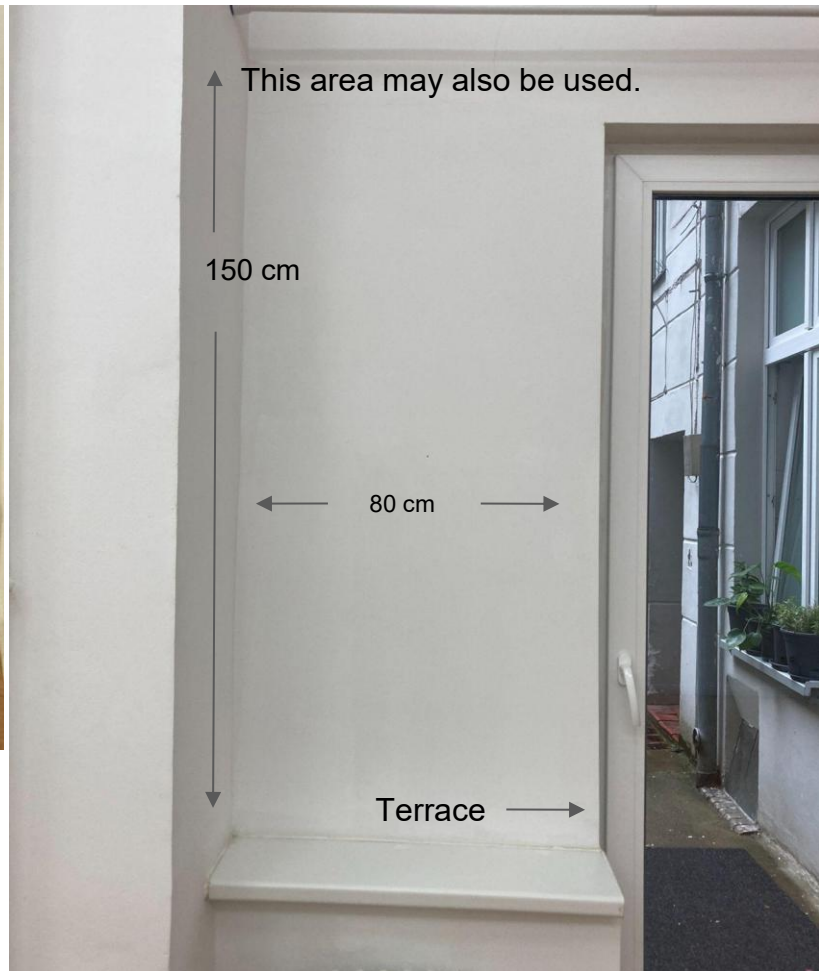

Abstract painting
by [unreadable]

RAUM 3 SOUTH WALL

RAUM 3 EAST WALL

354 cm height

626 cm width

RAUM 3 - OPTION 1 (East)

Big wall facing the courtyard terrace. Not viewable from the street. 3 artists may share this room.

COURTYARD TERRACE

The east wall is opposite the terrace.

RAUM 3 EAST WALL

RAUM 3 - OPTION 2 (South)

Big wall facing the room entrance. Not viewable from the street. Three artists may share this room.

RAUM 3 SOUTH WALL

Small text labels next to the photographs on the left wall.

Small text labels next to the photograph on the right wall.

Small text labels next to the photograph on the right wall.

RAUM 3 - OPTION 3 (North)

Walls between room entrance and terrace. 3 wall spaces. Not viewable from the street. Three artists may share this room.

RAUM 3 NORTH WALL

RAUM 3 - OPTION 2 (South)

Walls between room entrance and terrace.
3 wall spaces. Not viewable from the street.
Three artists can share this room.