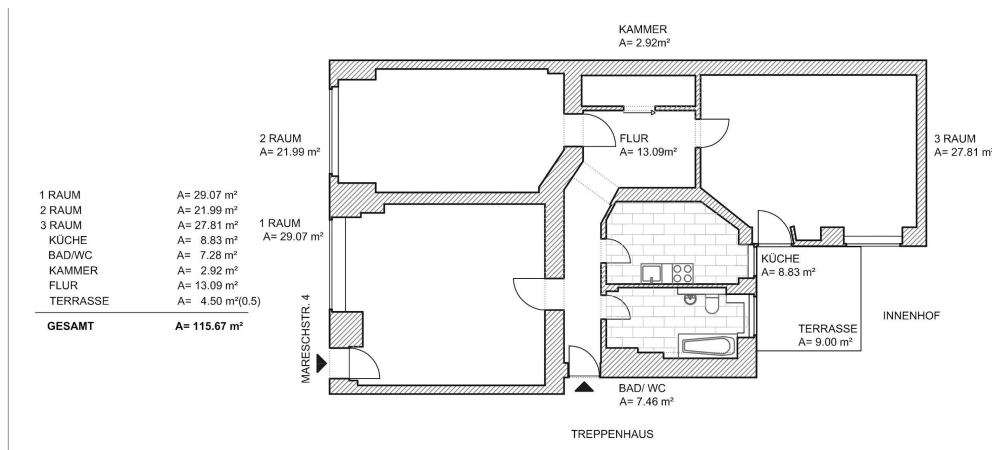

Room 1 (Main front room facing street with large window and main entry door)

- ☐ Exhibition Option 1 (Thursday, Friday, Saturday + 1 week) €400 (+ Damages Deposit €100)
- ☐ Exhibition Option 2 (Thursday, Friday, Saturday + 2 weeks) €625 (+ Damages Deposit €200)
- ☐ Exhibition Option 3 (Thursday, Friday, Saturday + 3 weeks) €900 (+ Damages Deposit €300)

Room 2 (Small front room facing street with windows)

- ☐ Exhibition Option 1 (Thursday, Friday, Saturday + 1 week) €400 (+ Damages Deposit €100)
- ☐ Exhibition Option 2 (Thursday, Friday, Saturday + 2 weeks) €625 (+ Damages Deposit €200)
- ☐ Exhibition Option 3 (Thursday, Friday, Saturday + 3 weeks) €900 (+ Damages Deposit €300)

Room 3 (Rear room facing courtyard and paved terrace with windows and separate entry door)

- ☐ Exhibition Option 1 (Thursday, Friday, Saturday + 1 week) €400 (+ Damages Deposit €100)
- ☐ Exhibition Option 2 (Thursday, Friday, Saturday + 2 weeks) €625 (+ Damages Deposit €200)
- ☐ Exhibition Option 3 (Thursday, Friday, Saturday + 3 weeks) €900 (+ Damages Deposit €300)

Entire Gallery (All 3 rooms)

- ☐ Exhibition Option 1 (Thursday, Friday, Saturday + 1 week) €1100 (+ Damages Deposit €200)
- ☐ Exhibition Option 2 (Thursday, Friday, Saturday + 2 weeks) €1600 (+ Damages Deposit €300)
- ☐ Exhibition Option 3 (Thursday, Friday, Saturday + 3 weeks) €2400 (+ Damages Deposit €400)

Below is an example of our most popular exhibition schedule - OPTION 2 mentioned above.

MONDAY	TUESDAY	WEDNESDAY	THURSDAY	FRIDAY	SATURDAY	SUNDAY
DELIVERY	INSTALL	INSTALL	EXHIBITION + VERNISSAGE	EXHIBITION	EXHIBITION	CLOSED
CLOSED	EXHIBITION	EXHIBITION	EXHIBITION	EXHIBITION	EXHIBITION	CLOSED
CLOSED	EXHIBITION	EXHIBITION	EXHIBITION	EXHIBITION	EXHIBITION + FINISSAGE	CLOSED
PICKUP