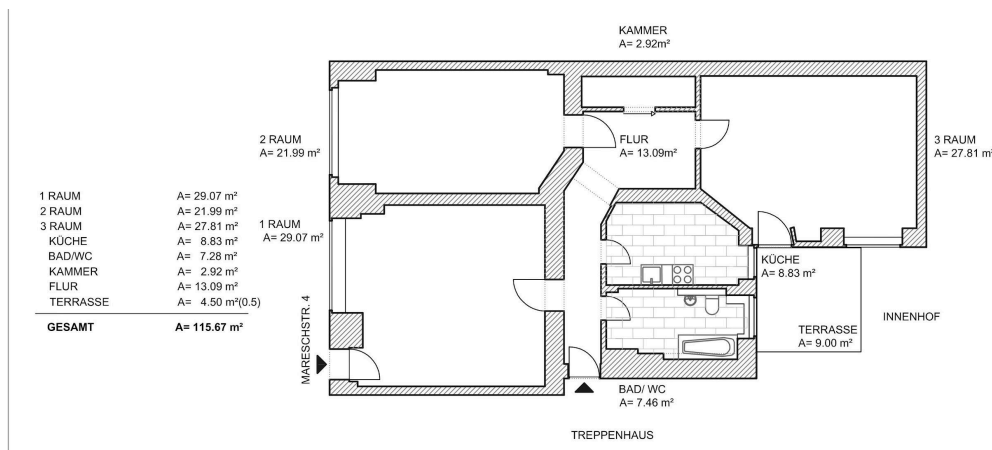

Galerie 1 (Main front room with big window) Artworks of any size. This room contains team workstations.

- ❑ Exhibition Option 1 (Thursday, Friday, Saturday + 1 week) €300
- ❑ Exhibition Option 2 (Thursday, Friday, Saturday + 2 weeks) €500 (MOST POPULAR CHOICE)
- ❑ Exhibition Option 3 (Thursday, Friday, Saturday + 3 weeks) €650

Galerie 2 (Small front room with two windows) Video-art or artworks of any size.

- ❑ Exhibition Option 1 (Thursday, Friday, Saturday + 1 week) €300
- ❑ Exhibition Option 2 (Thursday, Friday, Saturday + 2 weeks) €500 (MOST POPULAR CHOICE)
- ❑ Exhibition Option 3 (Thursday, Friday, Saturday + 3 weeks) €650

Galerie 3 (Rear room with terrace) Artworks of any size, sculpture, sound-art, and video-art.

- ❑ Exhibition Option 1 (Thursday, Friday, Saturday + 1 week) €300
- ❑ Exhibition Option 2 (Thursday, Friday, Saturday + 2 weeks) €500 (MOST POPULAR CHOICE)
- ❑ Exhibition Option 3 (Thursday, Friday, Saturday + 3 weeks) €650

Entire galerie (All 3 rooms)

- ❑ Exhibition Option 1 (Thursday, Friday, Saturday + 1 week) €900
- ❑ Exhibition Option 2 (Thursday, Friday, Saturday + 2 weeks) €1500 (MOST POPULAR CHOICE)
- ❑ Exhibition Option 3 (Thursday, Friday, Saturday + 3 weeks) €1900

Below is an example of our most popular exhibition schedule - OPTION 2 mentioned above.

MONDAY	TUESDAY	WEDNESDAY	THURSDAY	FRIDAY	SATURDAY	SUNDAY
DELIVERY	INSTALL	INSTALL	EXHIBITION + VERNISSAGE	EXHIBITION	EXHIBITION	CLOSED
CLOSED	EXHIBITION	EXHIBITION	EXHIBITION	EXHIBITION	EXHIBITION	CLOSED
CLOSED	EXHIBITION	EXHIBITION	EXHIBITION	EXHIBITION	EXHIBITION + FINISSAGE	CLOSED
PICKUP