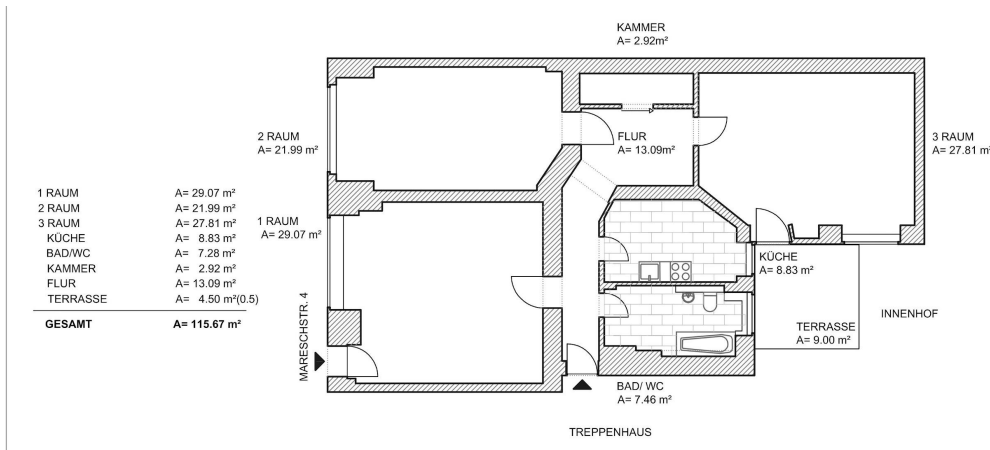

Room 1 (Main front room facing street with large window and main entry door)

- ☐ Exhibition Option 1 (Thursday, Friday, Saturday + 1 week) €300 (+ Damages Deposit €100)
- ☐ Exhibition Option 2 (Thursday, Friday, Saturday + 2 weeks) €600 (+ Damages Deposit €100)
- ☐ Exhibition Option 3 (Thursday, Friday, Saturday + 3 weeks) €700 (+ Damages Deposit €200)

Room 2 (Small front room facing street with windows)

- ☐ Exhibition Option 1 (Thursday, Friday, Saturday + 1 week) €300 (+ Damages Deposit €100)
- ☐ Exhibition Option 2 (Thursday, Friday, Saturday + 2 weeks) €600 (+ Damages Deposit €100)
- ☐ Exhibition Option 3 (Thursday, Friday, Saturday + 3 weeks) €700 (+ Damages Deposit €200)

Room 3 (Rear room facing courtyard and paved terrace with windows and separate entry door)

- ☐ Exhibition Option 1 (Thursday, Friday, Saturday + 1 week) €300 (+ Damages Deposit €100)
- ☐ Exhibition Option 2 (Thursday, Friday, Saturday + 2 weeks) €600 (+ Damages Deposit €100)
- ☐ Exhibition Option 3 (Thursday, Friday, Saturday + 3 weeks) €700 (+ Damages Deposit €200)

Entire Gallery (All 3 rooms)

- ☐ Exhibition Option 1 (Thursday, Friday, Saturday + 1 week) €750 (+ Damages Deposit €100)
- ☐ Exhibition Option 2 (Thursday, Friday, Saturday + 2 weeks) €1200 (+ Damages Deposit €100)
- ☐ Exhibition Option 3 (Thursday, Friday, Saturday + 3 weeks) €2000 (+ Damages Deposit €300)

Below is an example of our most popular exhibition schedule - OPTION 2 mentioned above.

MONDAY	TUESDAY	WEDNESDAY	THURSDAY	FRIDAY	SATURDAY	SUNDAY
DELIVERY	INSTALL	INSTALL	EXHIBITION + VERNISSAGE	EXHIBITION	EXHIBITION	CLOSED
CLOSED	EXHIBITION	EXHIBITION	EXHIBITION	EXHIBITION	EXHIBITION	CLOSED
CLOSED	EXHIBITION	EXHIBITION	EXHIBITION	EXHIBITION	EXHIBITION + FINISSAGE	CLOSED
PICKUP