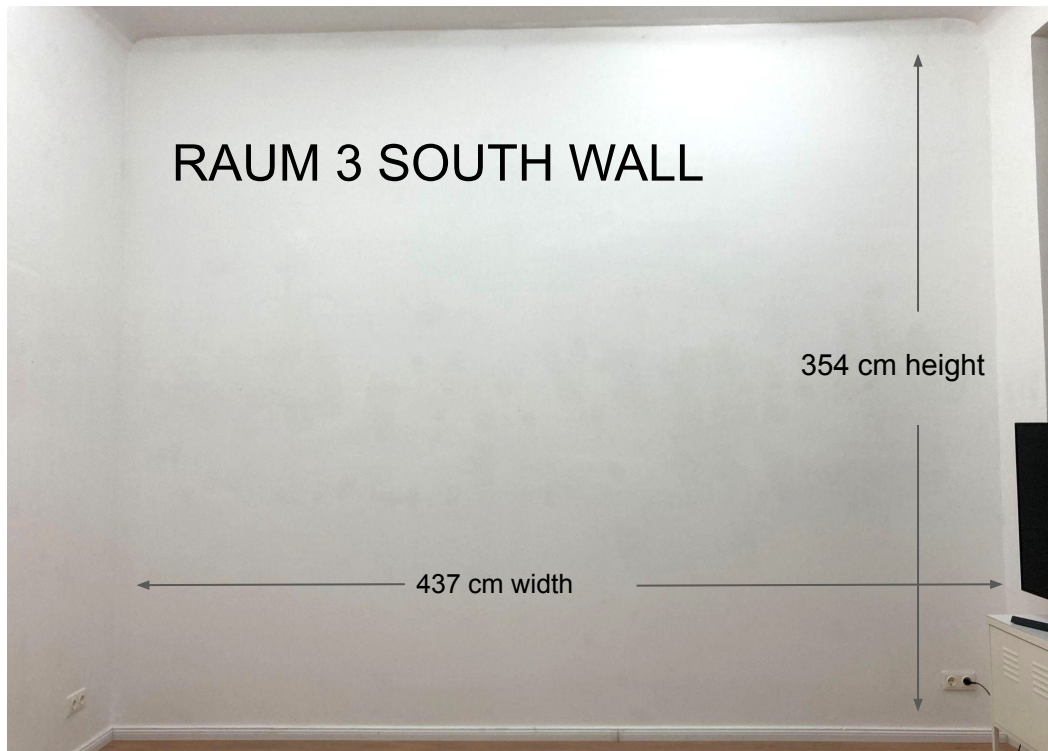

YOU CAN SHARE THE COST WITH OTHER ARTISTS.

COURTYARD TERRACE

The east wall is opposite the terrace.

RAUM 3 EAST WALL

RAUM 3 - OPTION 2 (South)

Big wall facing the room entrance.
Not viewable from the street.
Three artists may share this room.