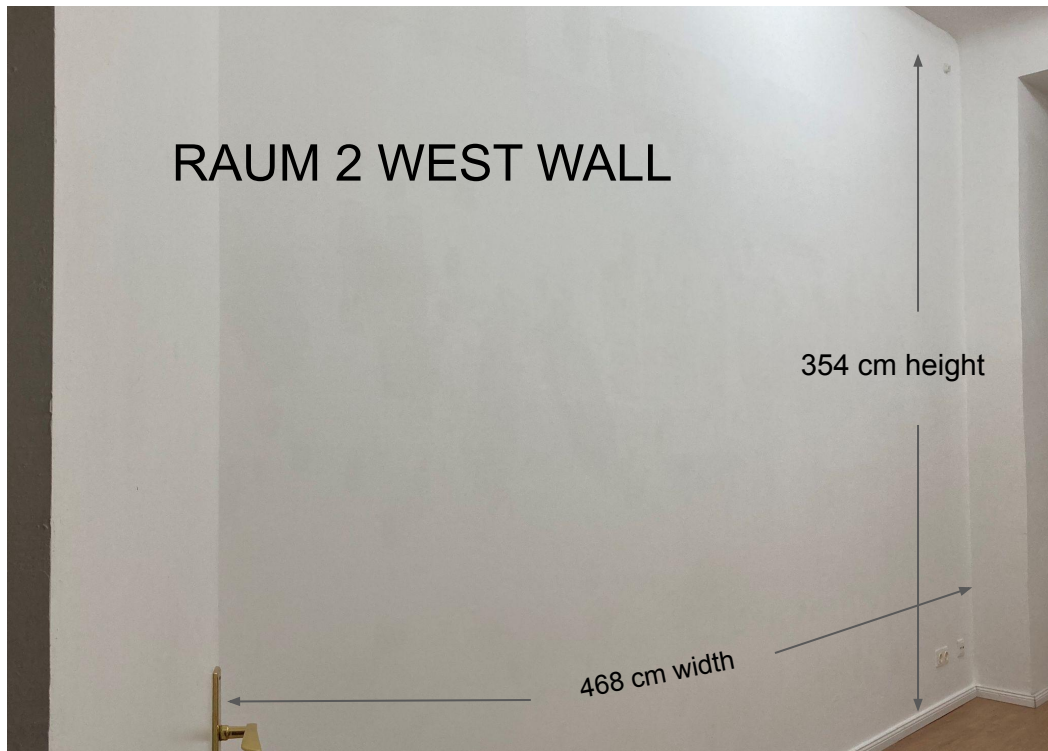

2 weeks €595 (€500 + MwsT 19%)

3 weeks) €833 (€700 + MwsT 19%)

THESE PRICES ARE THE FOR THE WHOLE ROOM.

YOU CAN SHARE THE COST WITH OTHER ARTISTS.

RAUM 2 SOUTH EAST WALL

RAUM 2 SOUTH WALL

RAUM 2 - OPTION 2 (West)