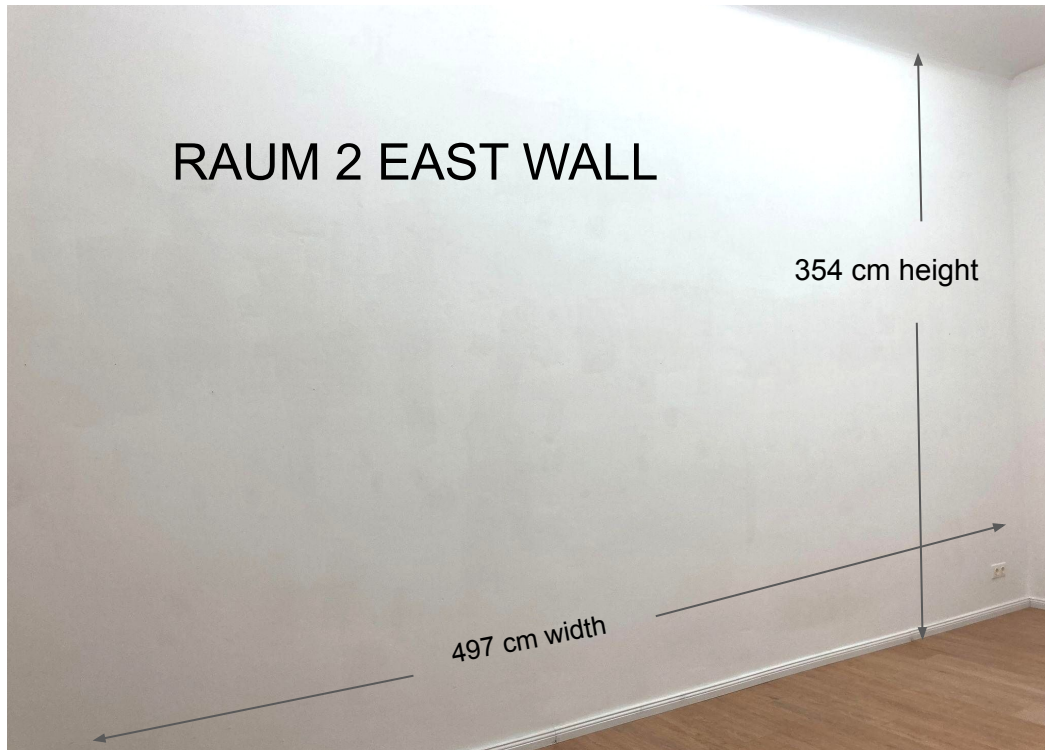

RAUM 2 FACING STREET

RAUM 2 EAST WALL

RAUM 2 EAST WALL

RAUM 2 - OPTION 1 (East)

Big wall and adjacent smaller wall. Visible from the street through double windows. Two artists may share this room.

1 week €357 (€300 + Mwst 19%)