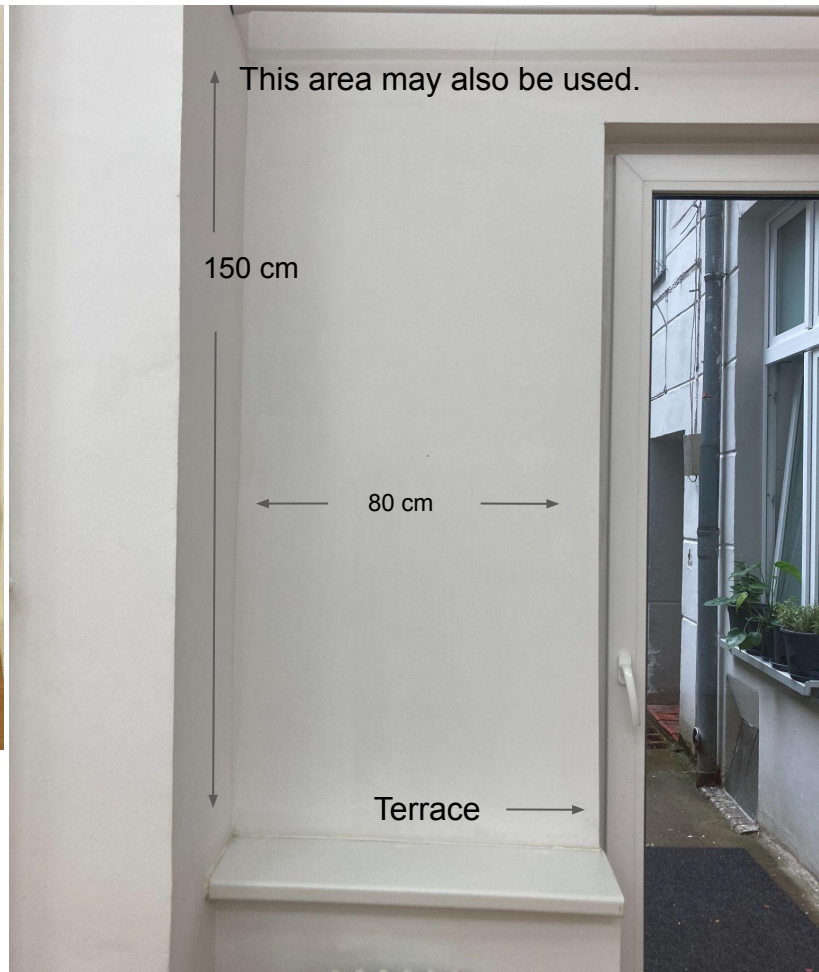

Small text labels next to the photograph on the right wall.

RAUM 3 - OPTION 3 (North)

Walls between room entrance and terrace. 3 wall spaces. Not viewable from the street. Three artists may share this room.

You can't exhibit on this small wall because the door stays open.

This area may also be used.

150 cm

80 cm

Terrace

RAUM 3 - OPTION 2 (South)

Walls between room entrance and terrace. 3 wall spaces. Not viewable from the street. Three artists can share this room.