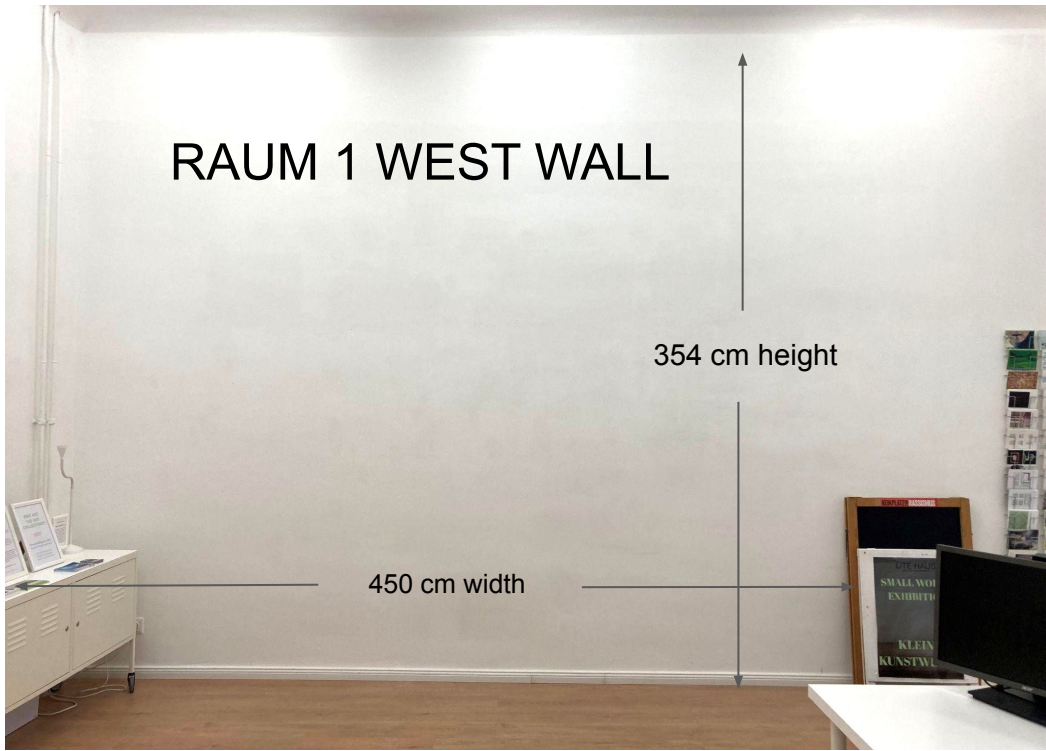

RAUM 1 EAST WALL

RAUM 1
SOUTH
EAST WALL

RAUM 1
SOUTH
EAST
WALL

219 cm

RAUM 1 - OPTION 2 (West)

Medium wall and adjacent smaller wall. Visible from the street, near entrance door. Up to 3 artists may share this room.