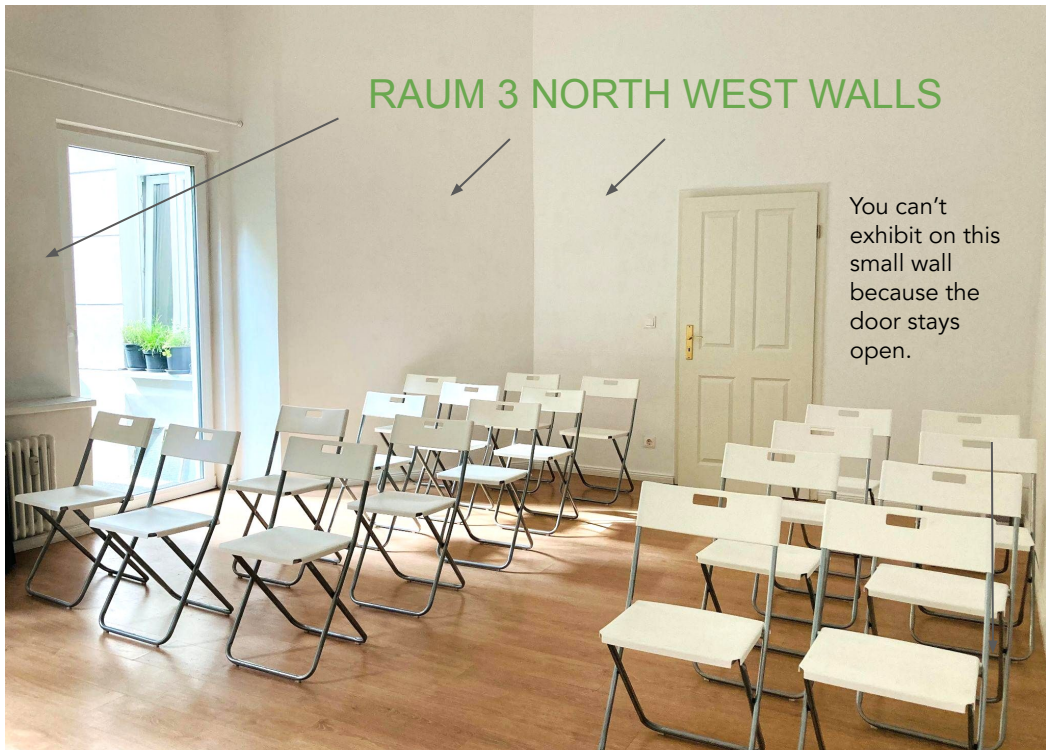

RAUM 3 NORTH WEST WALLS

You can't exhibit on this small wall because the door stays open.