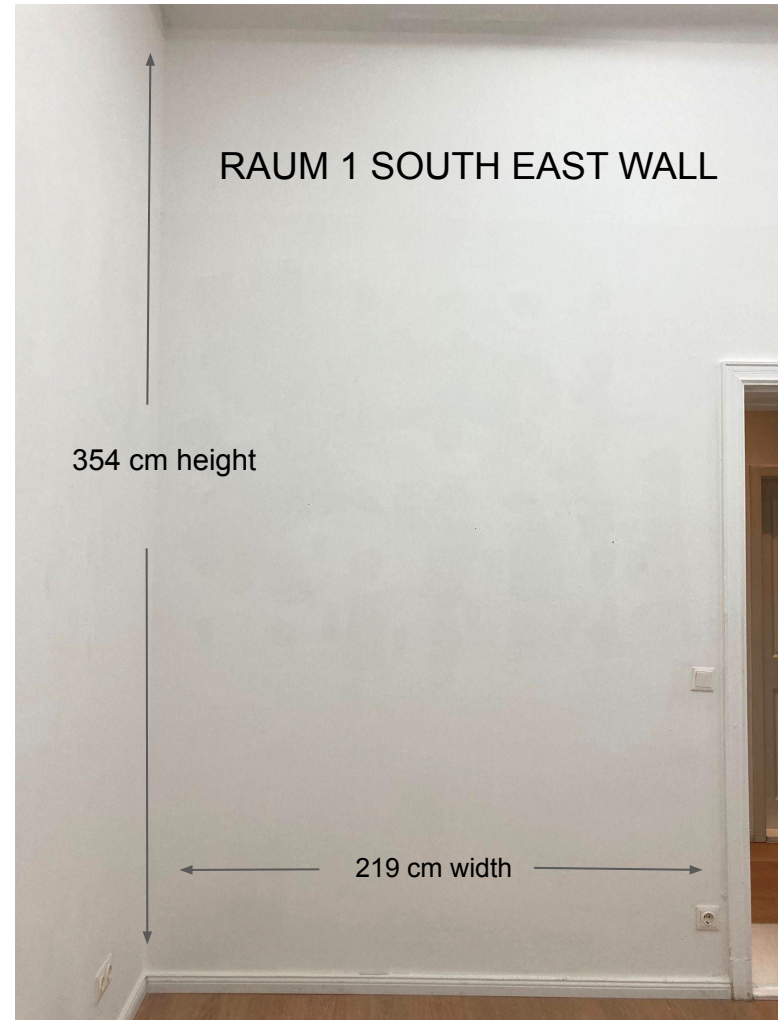

RAUM 1 - OPTION 1 (East)

Big wall and adjacent smaller wall.
Visible from the street through the
big front window. 2 artists can share
this room. Price is for each room.

1 week €357 (€300 + Mwst 19%)

2 weeks €595 (€500 + MwsT 19%)

3 weeks €833 (€700 + MwsT 19%)

THESE PRICES ARE THE FOR THE WHOLE ROOM.
YOU CAN SHARE THE COST WITH OTHER ARTISTS.