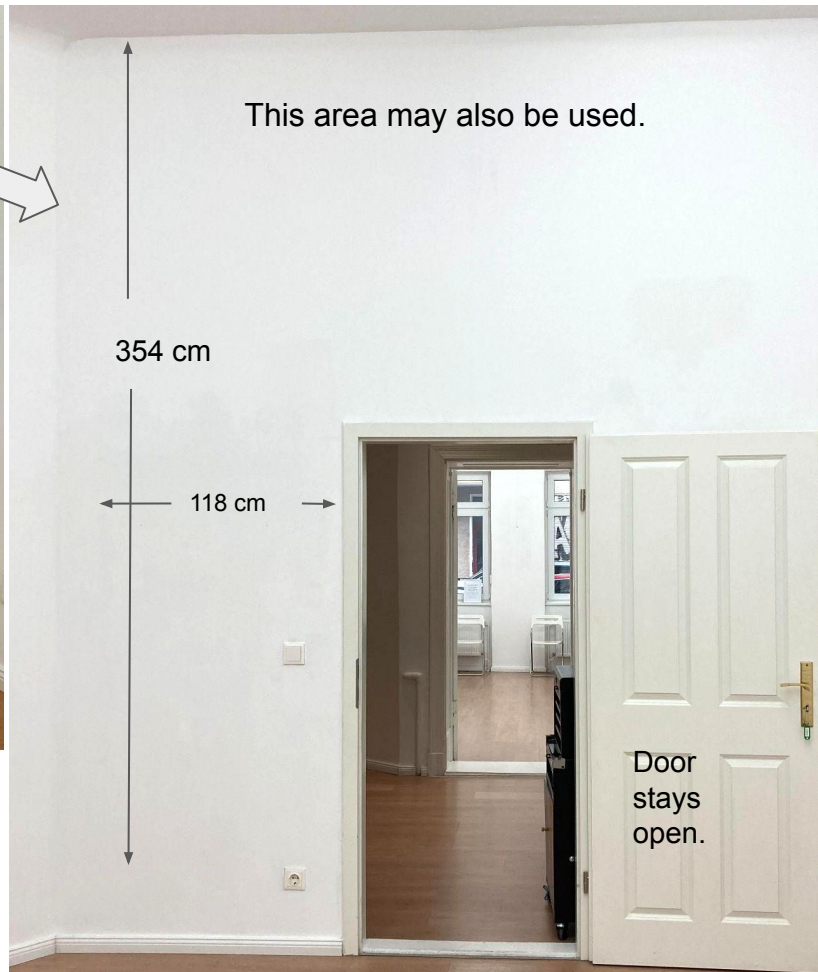

YOU CAN SHARE THE COST WITH OTHER ARTISTS.

COURTYARD TERRACE

The east wall is opposite the terrace.

RAUM 3 EAST WALL

RAUM 3 - OPTION 2 (South)

Big wall facing the room entrance.
Not viewable from the street.
Three artists may share this room.

1 week €357 (€300 + Mwst 19%)

2 weeks €595 (€500 + Mwst 19%)

3 weeks €833 (€700 + Mwst 19%)

THESE PRICES ARE THE FOR THE WHOLE ROOM.
YOU CAN SHARE THE COST WITH OTHER ARTISTS.

RAUM 3 SOUTH WALL

Small text labels next to the photographs on the left wall.

Small text labels next to the photograph on the right wall.

RAUM 3 - OPTION 3 (North)

Walls between room entrance and terrace. 3 wall spaces. Not viewable from the street. Three artists may share this room.