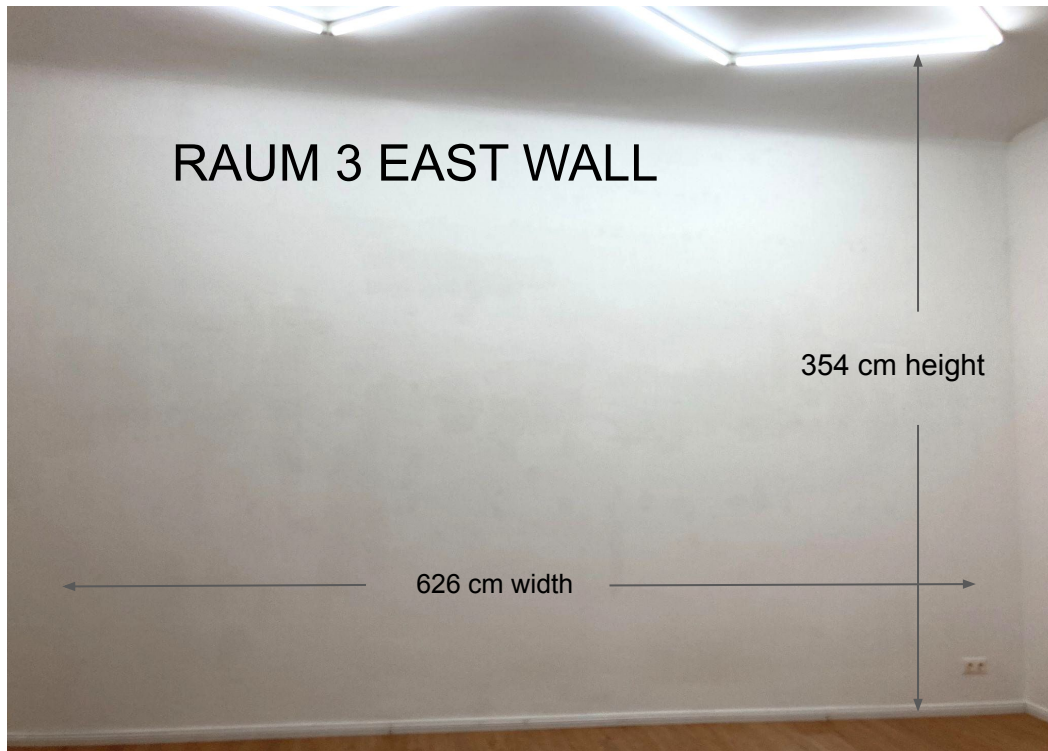

[unreadable]

[unreadable]

[unreadable]

RAUM 3 SOUTH WALL

RAUM 3 EAST WALL

354 cm height

626 cm width

RAUM 3 - OPTION 1 (East)